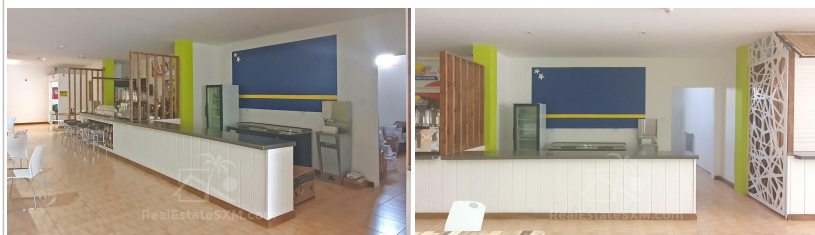

Restaurant Commercial Space for rent on Backstreet Philipsburg SXM, Food Court. Only \$900

Philipsburg (Listing ID# 384)

RealEstateSXM.com

For rent

\$900

Click or scan code for more

33 sq.m.
Living area

Restaurant Commercial Space for rent in Food Court located on Backstreet, Philipsburg SXM Well-managed and great place to kick-start your business!! Two units available! 33sqm So far in the Food Court there are open: Shwarma Haitian food Mexican- pizza Bubble Tea Surinamese Hot potato concept Seafood concept Open from 9am to 9pm Security deposit \$1,500 Utilities are not included - each unit pays their own GEBE bil. All the costs in the common area will be split by all 8 tenants (Wifi, maid service, gebe) Click here to see the Food Court space inside: <https://www.youtube.com/shorts/wxDqtX5ACRA> This video represents an example of another equipped unit, the rental unit is empty