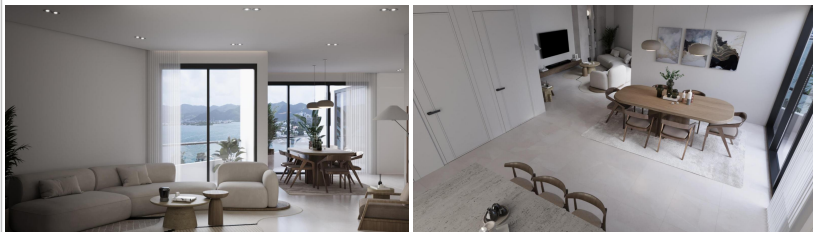

West Vue Residences Cupecoy, St. Maarten. 1-Bedroom Condos FOR SALE Pre-Construction prices

Cupecoy (Listing ID# 608)

1 Bedrooms 1.5 Bathrooms 88 sq.m. Living area

»Beachfront / Waterfront »Great View »Ocean/Water View »Air Conditioned »Parking
»Swimming pool »Gym / Fitness »Gated Community »Security »Garden / Backyard

Discover a new opportunity to own in one of St. Maarten's most desirable neighborhoods. West Vue Residences is a modern waterfront development rising above Simpson Bay Lagoon in Cupecoy, offering thoughtfully designed residences, contemporary amenities, and a location that continues to attract both residents and investors. West Vue Residences - Cupecoy, St. Maarten West Vue is a landmark waterfront development set on the Cupecoy headland, overlooking the Simpson Bay Lagoon. The project includes around 135 residences, from studios up to spacious 2- and 3-bedroom apartments and penthouses, all designed with a focus on modern Caribbean living and strong long-term investment appeal. Residences The layouts are generous, with open-plan living..